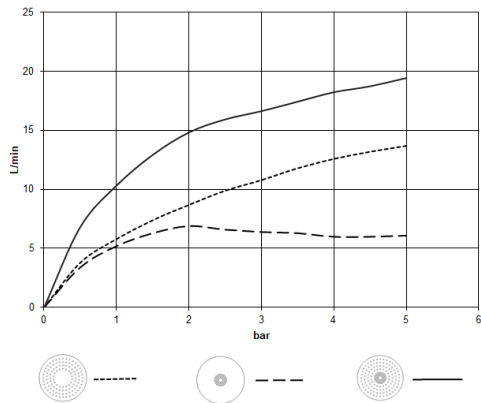

Rain shower for surface-mounted ceiling installation 300 mm - Brushed Dark Platinum

TARA

28 031 970

Fits: TARA, LISSÉ, VAIA, META

- rain shower Ø 300 mm
- PURE RAIN, max. flow rate 12 l/min (at 3 bar)
- PURIFY RAIN, max. flow rate 6 l/min (at 3 bar)
- Distance to ceiling from bottom edge of shower 40 mm
- with anti-scale system
- For simultaneous control of the jet types, we recommend the xTool thermostat module

Required miscellaneous

Concealed ceiling installation box 35 041 970 90 with ceiling fixing -

- min. recess depth 90 mm
- max. recess depth 115 mm
- 2x female thread 1/2" outlet
- concealed rough parts

28 031 970
mm [inches]

Flow rate chart

Certificates

LGA_38400.

28 031 970

Spare parts list

No.	Item Number	Name	Quantity used	Delivery time
1	90 17 20 263 00 90	fixing set	1	2
2	90 24 03 309 01 90	connection	1	2
3	90 24 03 309 00 90	connection	1	2