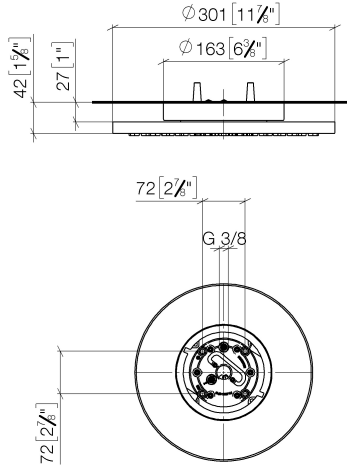

Rain shower for surface-mounted ceiling installation 300 mm - Brushed Dark Platinum

TARA

28 031 970

Fits: TARA, LISSÉ, VAIA, META

- rain shower Ø 300 mm
- PURE RAIN, max. flow rate 12 l/min (at 3 bar)
- PURIFY RAIN, max. flow rate 6 l/min (at 3 bar)
- Distance to ceiling from bottom edge of shower 40 mm
- with anti-scale system
- For simultaneous control of the jet types, we recommend the xTool thermostat module

Required miscellaneous

Concealed ceiling installation box 35 041 970 90 with ceiling fixing -

- min. recess depth 90 mm
- max. recess depth 115 mm
- 2x female thread 1/2" outlet
- concealed rough parts

28 031 970
mm [inches]

Flow rate chart

Certificates

LGA_38400.

28 031 970

Spare parts list

No.	Item Number	Name	Quantity used	Delivery time
1	90 17 20 263 00 90	fixing set	1	2
2	90 24 03 309 01 90	connection	1	2
3	90 24 03 309 00 90	connection	1	2