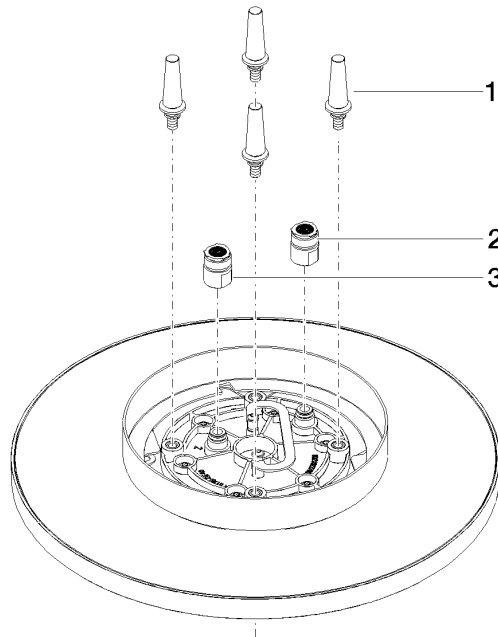

Rain shower for surface-mounted ceiling installation 300 mm - Brushed Dark Platinum

TARA

28 031 970

Fits: TARA, LISSÉ, VAIA, META

- rain shower Ø 300 mm
- PURE RAIN, max. flow rate 12 l/min (at 3 bar)
- PURIFY RAIN, max. flow rate 6 l/min (at 3 bar)
- Distance to ceiling from bottom edge of shower 40 mm
- with anti-scale system
- For simultaneous control of the jet types, we recommend the xTool thermostat module

Required miscellaneous

Concealed ceiling installation box 35 041 970 90 with ceiling fixing -

- min. recess depth 90 mm
- max. recess depth 115 mm
- 2x female thread 1/2" outlet
- concealed rough parts

28 031 970
mm [inches]

Flow rate chart

Certificates

LGA_38400.

28 031 970

Spare parts list

No.	Item Number	Name	Quantity used	Delivery time
1	90 17 20 263 00 90	fixing set	1	2
2	90 24 03 309 01 90	connection	1	2
3	90 24 03 309 00 90	connection	1	2